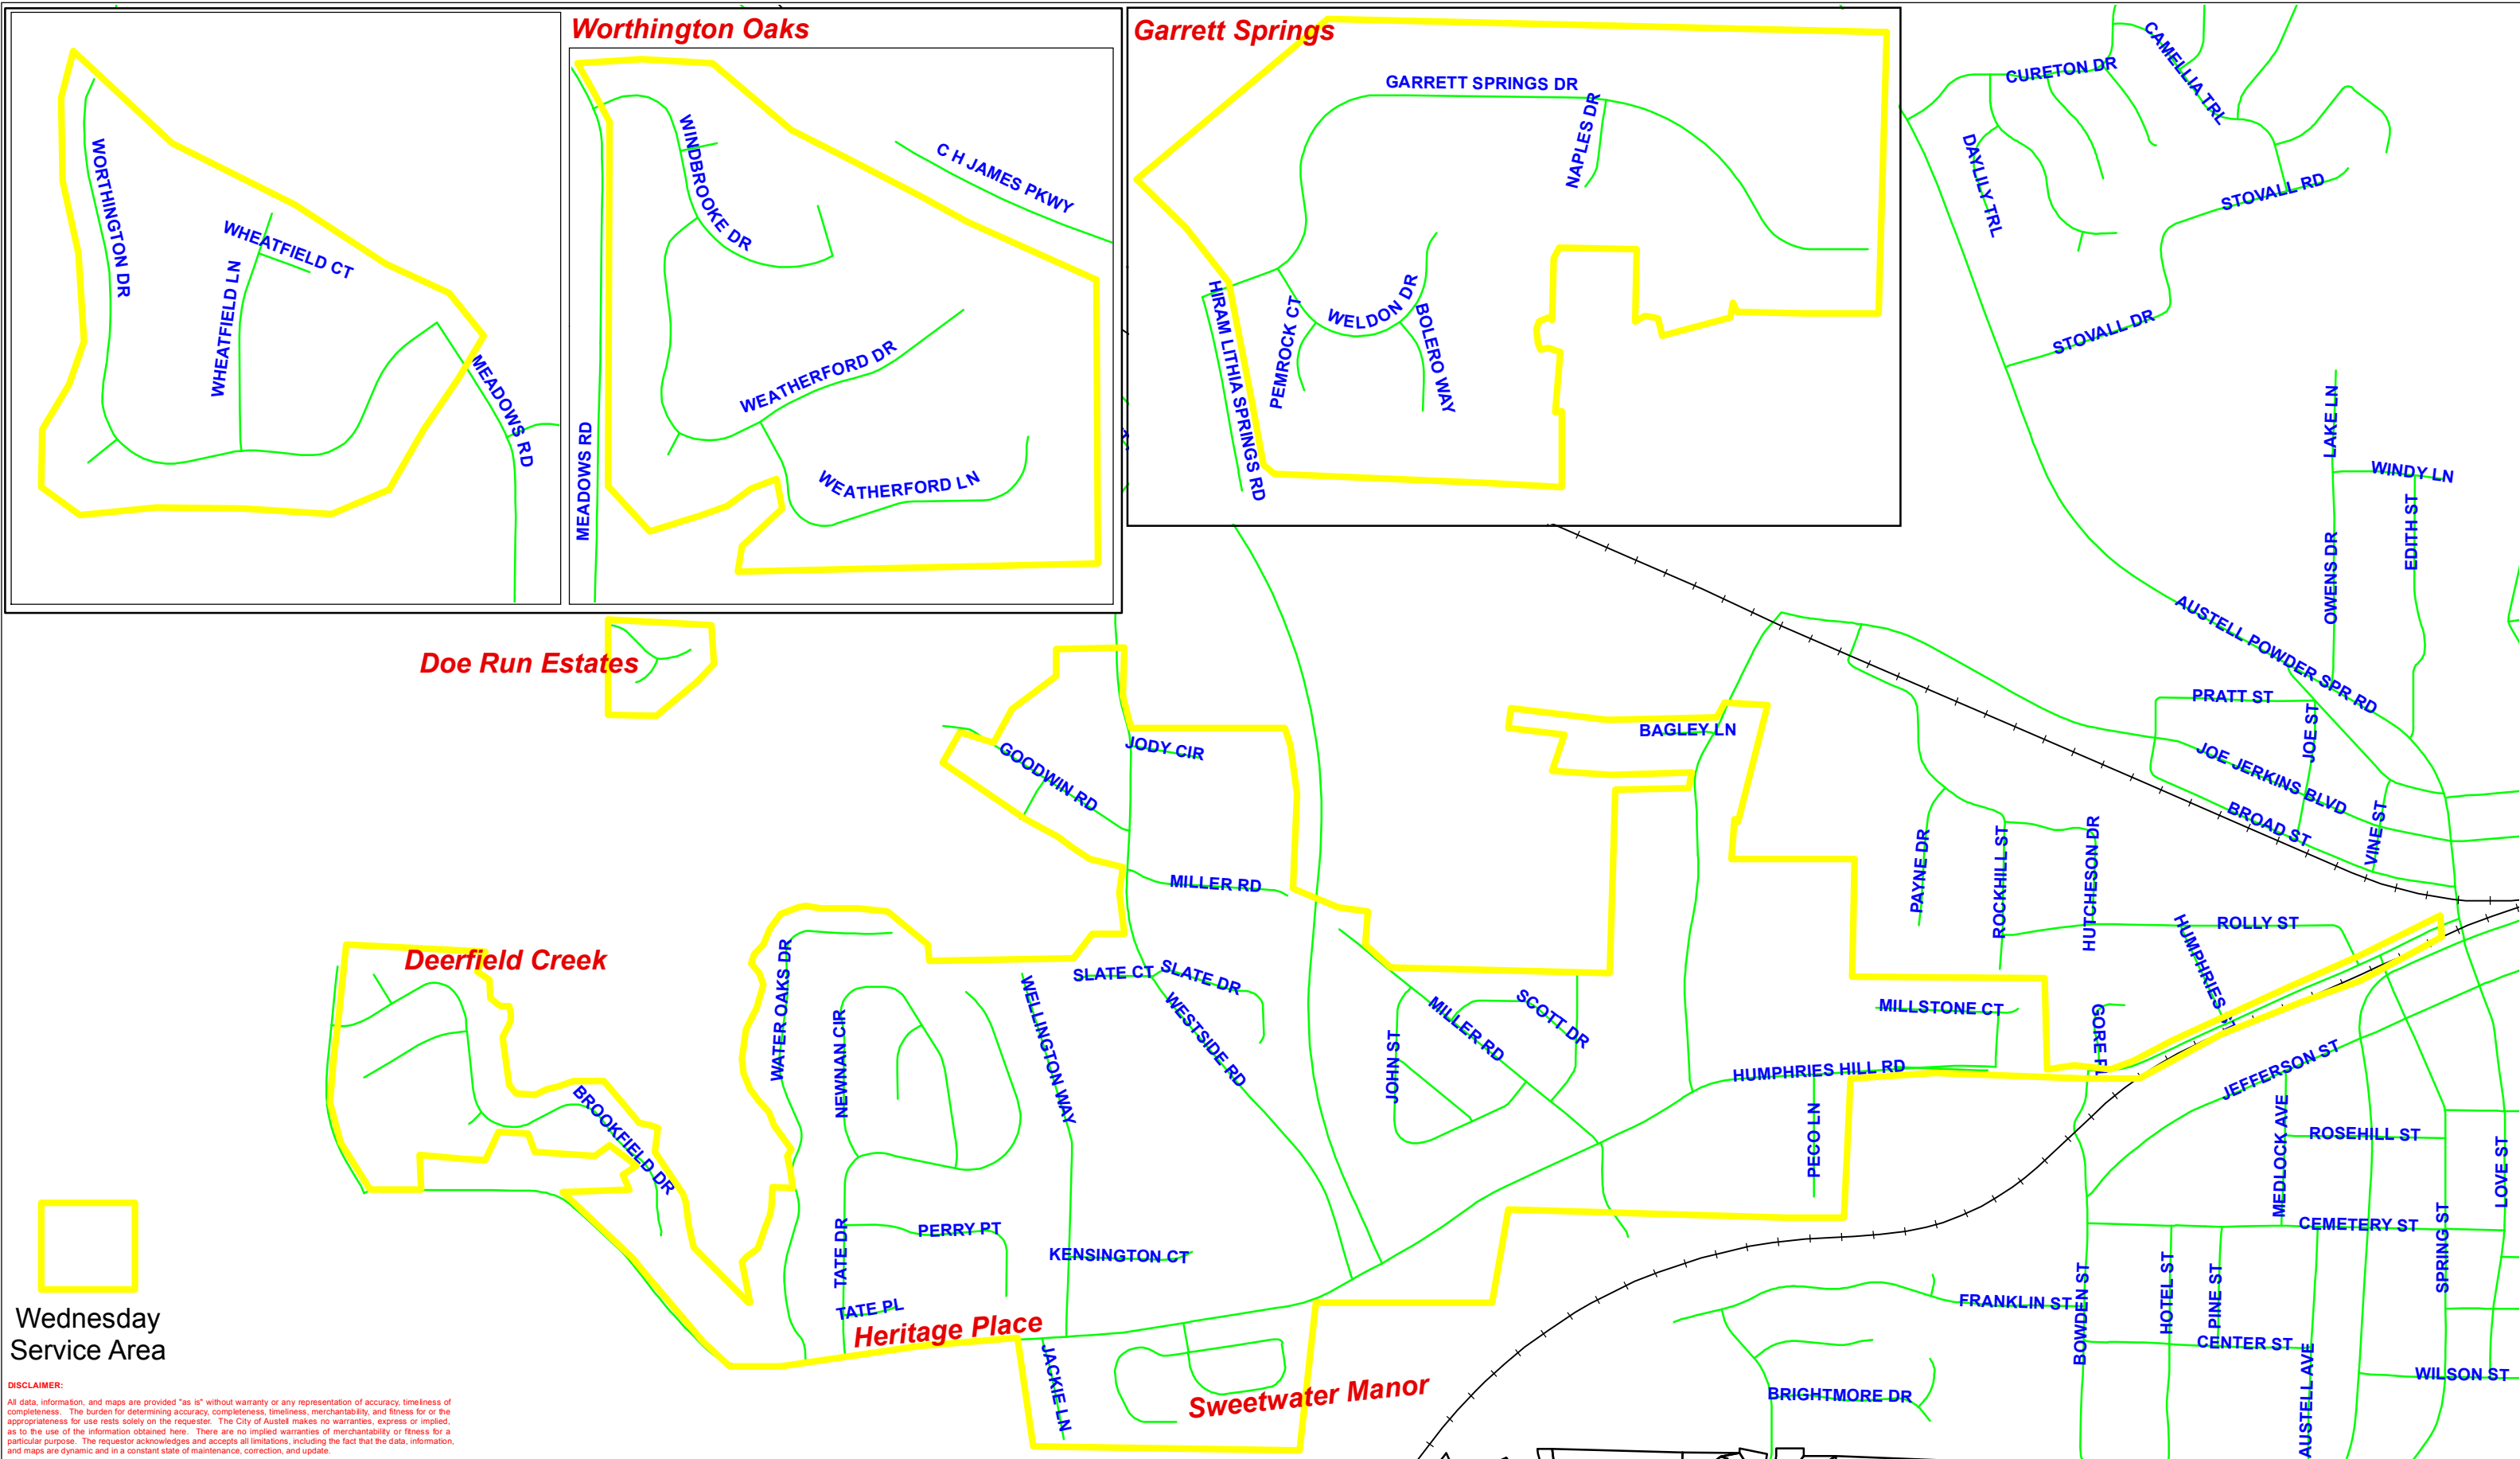

SOLID WASTE AND RECYCLING COLLECTION ZONE MAP WEDNESDAY (YELLOW ZONE)

Wednesday Service Area